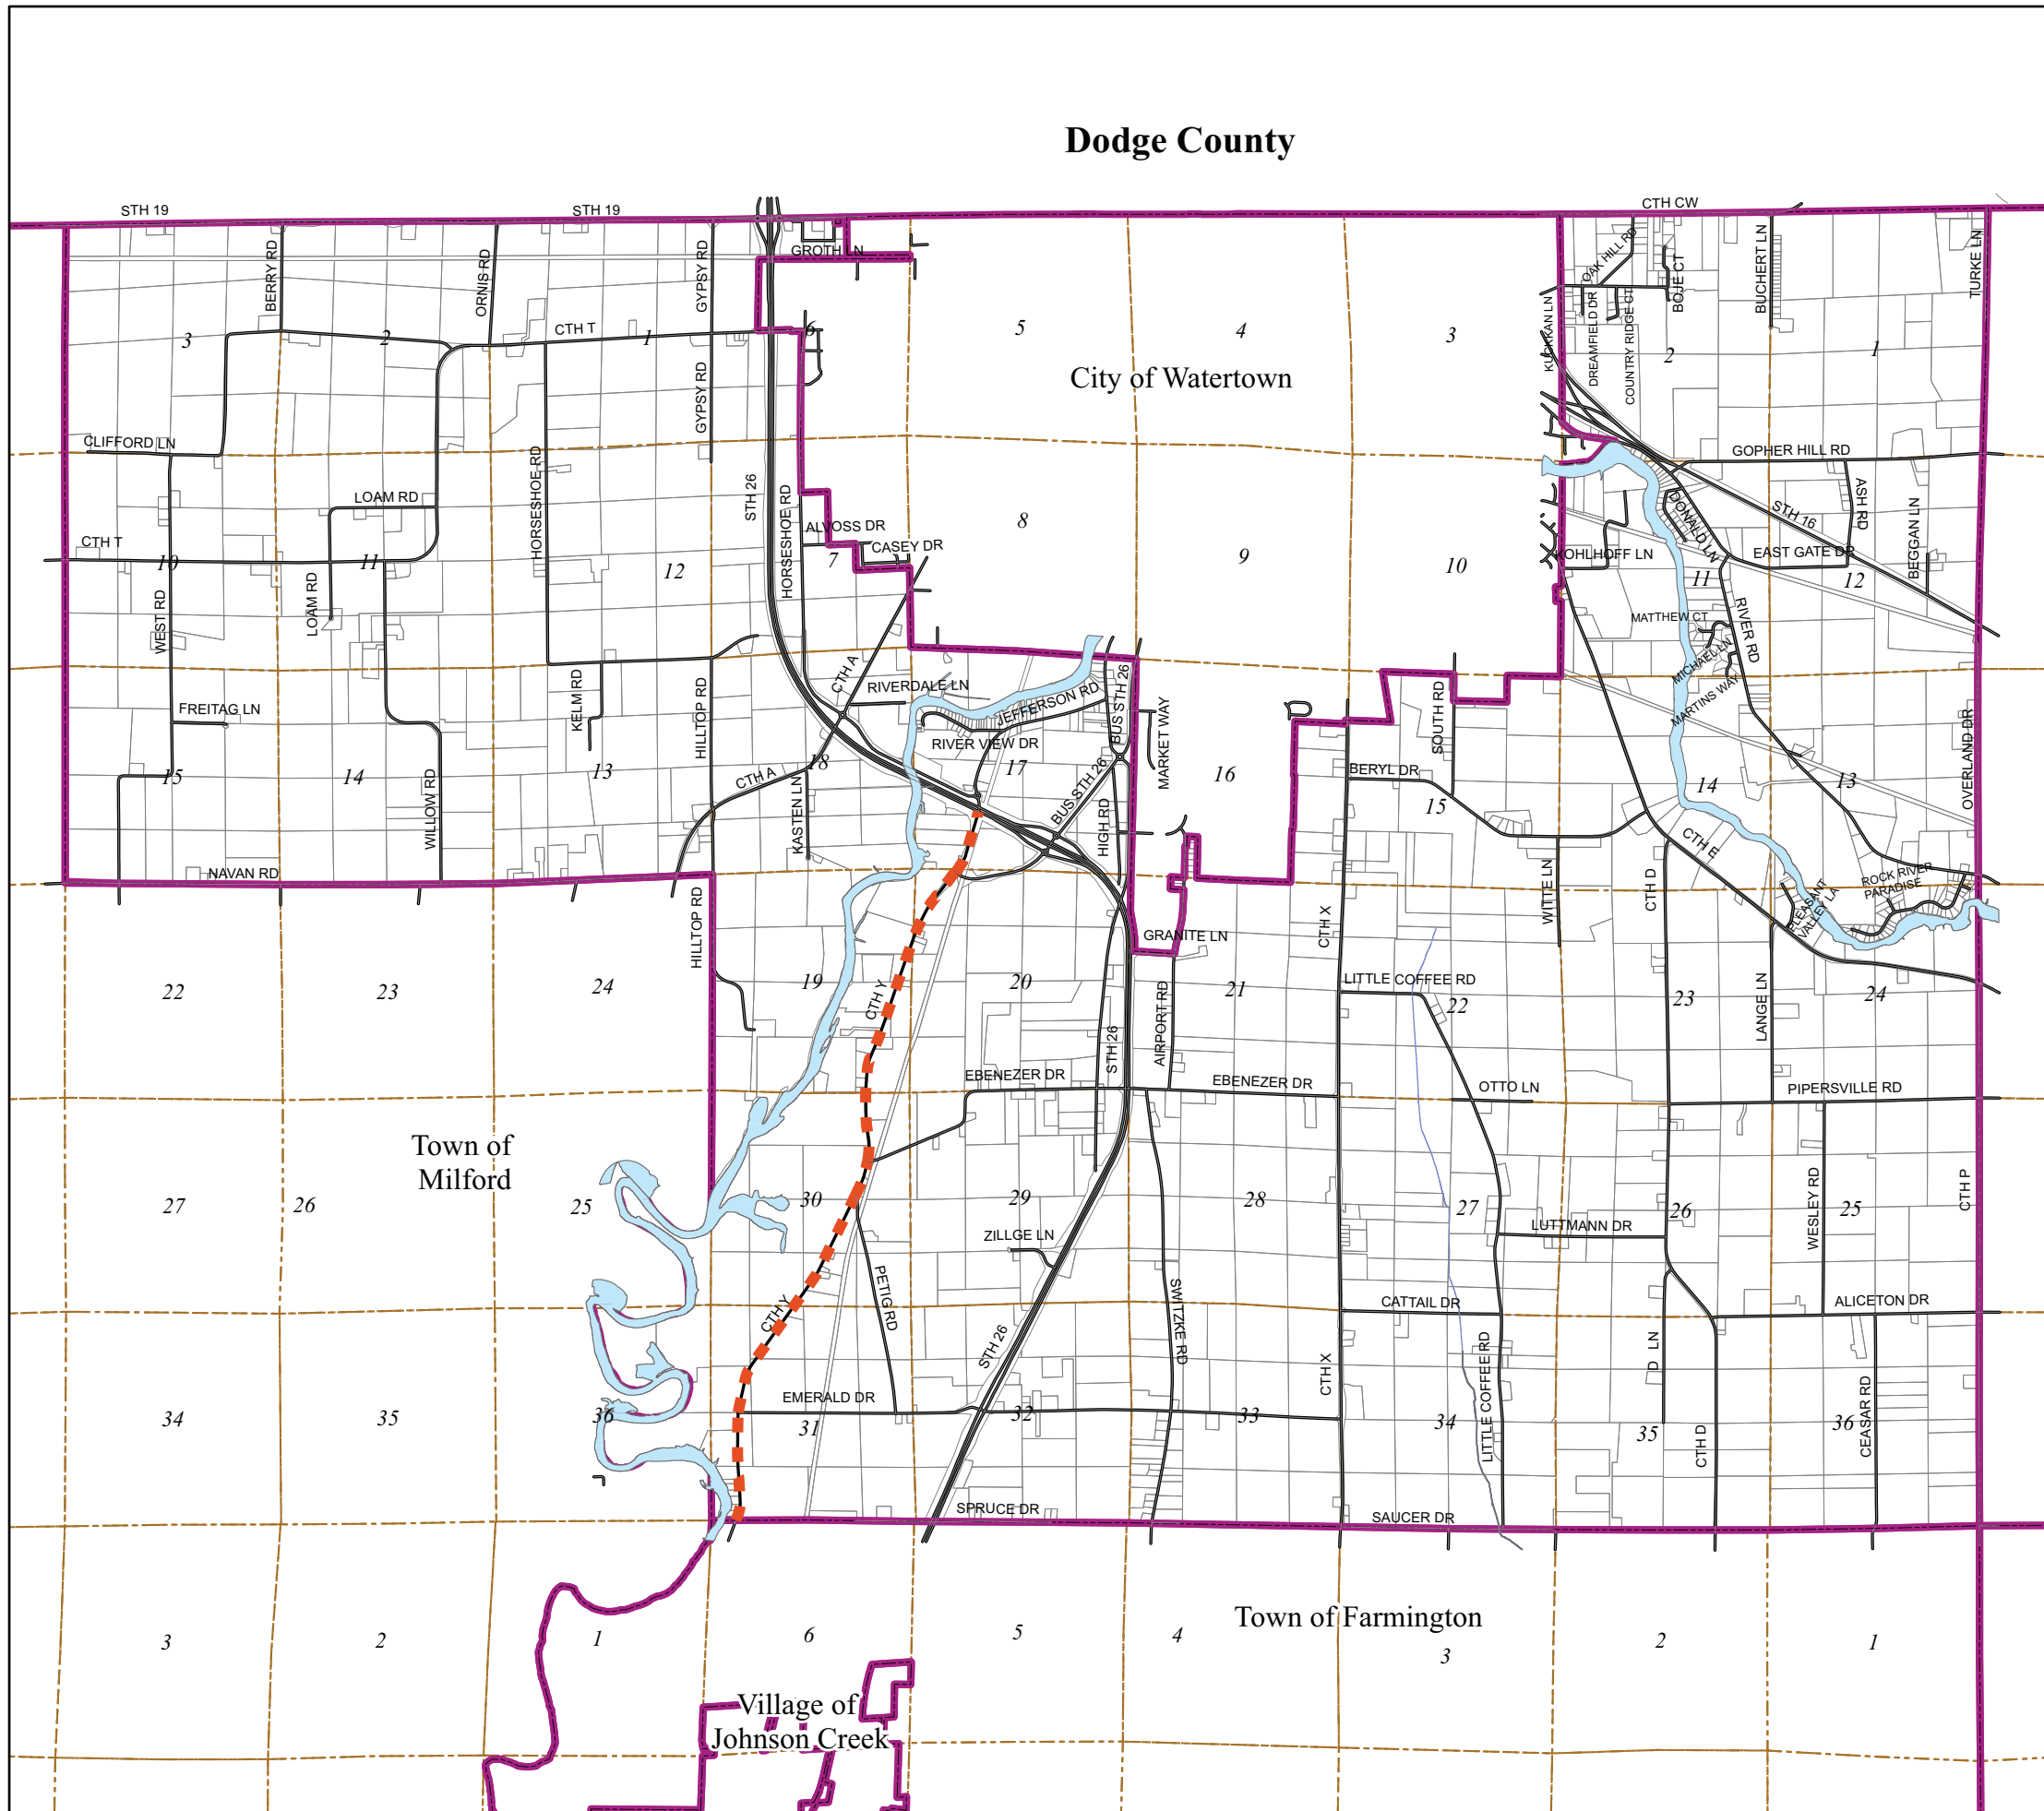

Town of Watertown

Jefferson County, Wisconsin

Dodge County

City of Watertown

Proposed Transportation Improvements

Improvements

Resurface/Rehab in 2018

Map Features

- Municipal Boundary
- Section Lines
- Parcel Boundary Lines
- Road Centerline
- Open Water
- Streams

Approximate Scale

The base map was created with data from Jefferson County Land Information Office who in no event assumes any liability regarding fitness of use of the information and any application by others, is the responsibility of the user.